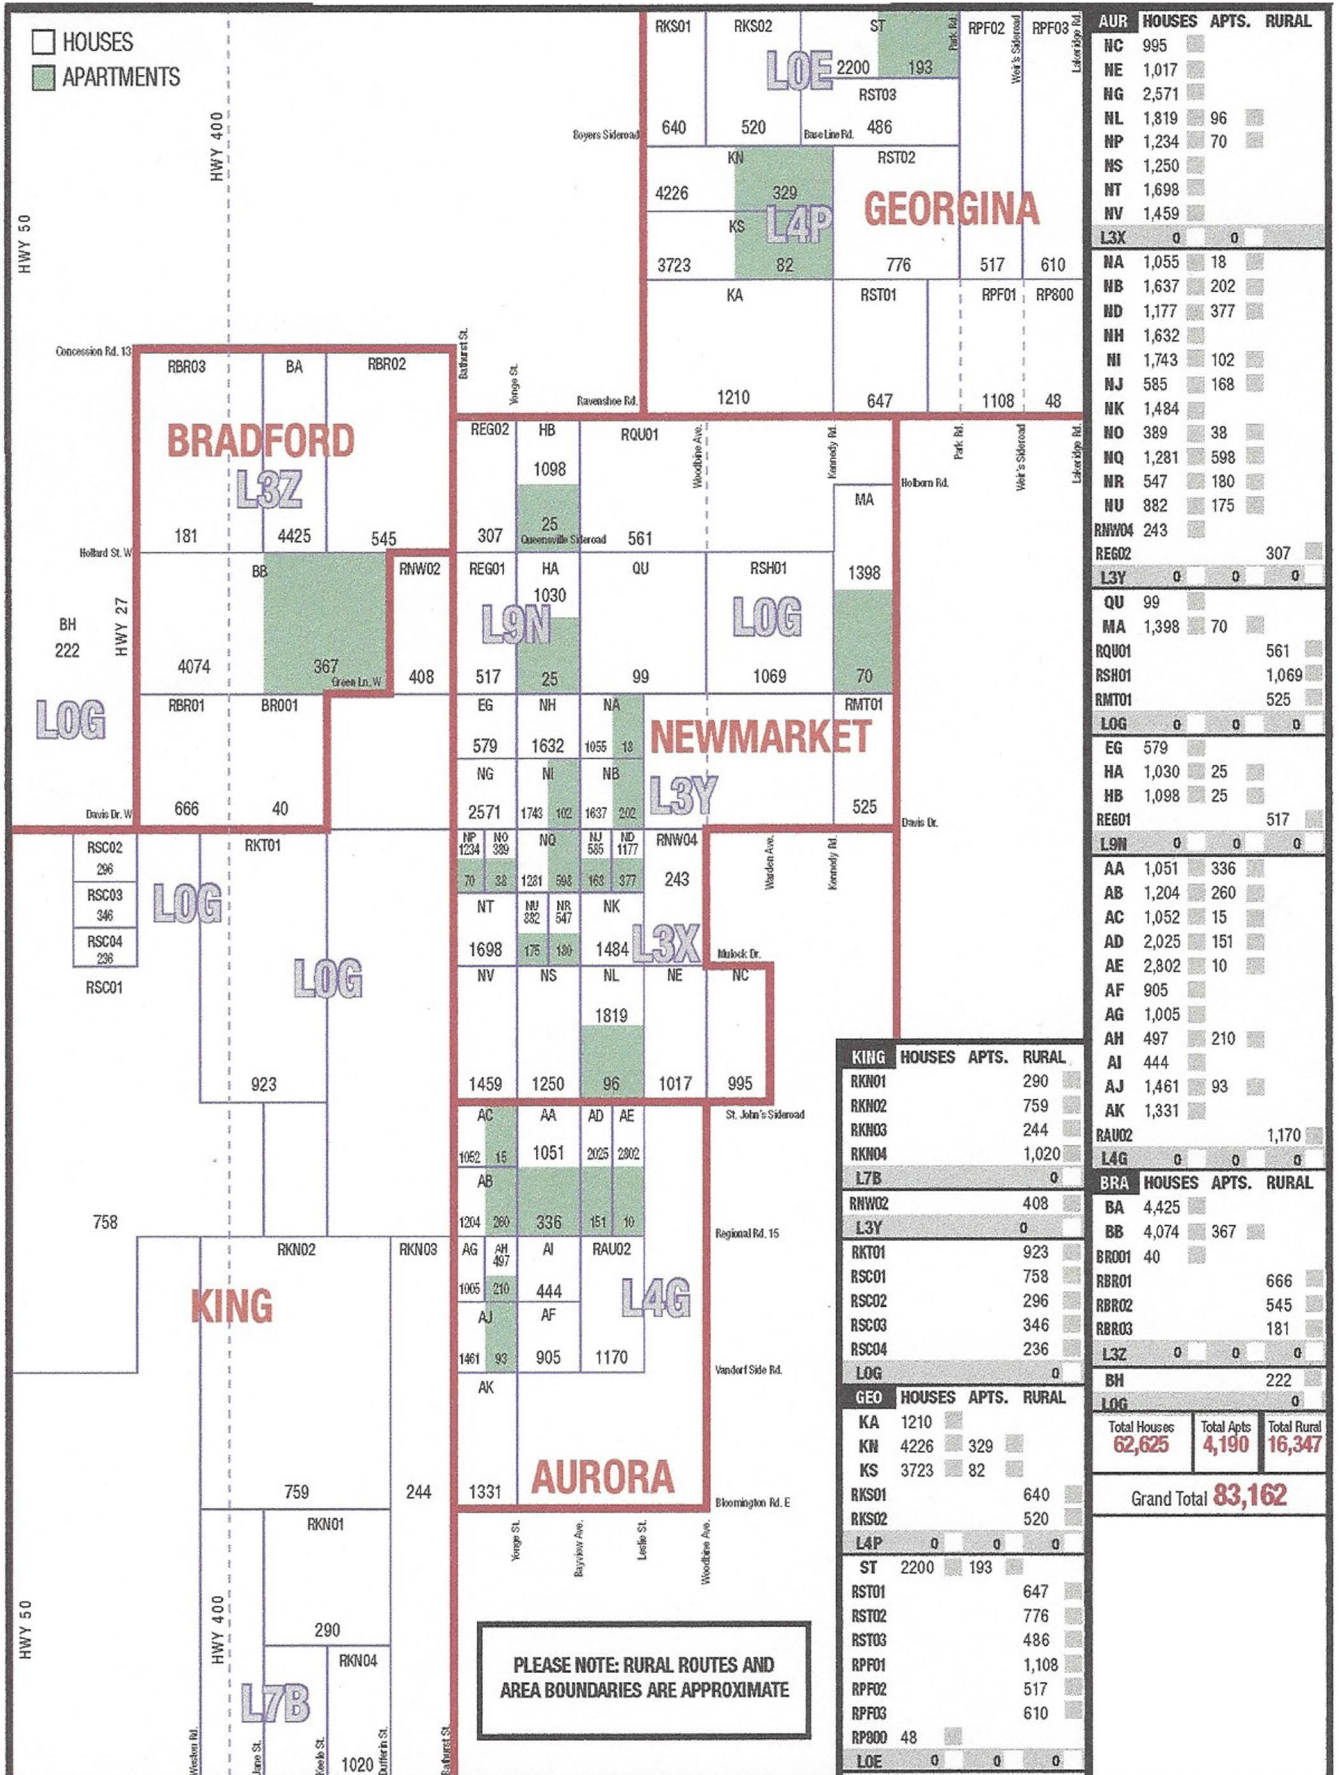

DESIGN • PRINT • DISTRIBUTION

1-888-650-9966
INFO@FLYINGFLYER.COM
FLYINGFLYER.COM

AUR	HOUSES	APTS.	RURAL
NC	995		
NE	1,017		
NG	2,571		
NH	1,819	96	
NP	1,234	70	
NS	1,250		
NT	1,698		
NV	1,459		
L3X	0	0	
NA	1,055	18	
NB	1,637	202	
ND	1,177	377	
NH	1,632		
NI	1,743	102	
NJ	585	168	
NK	1,484		
NO	389	38	
NQ	1,281	598	
NR	547	180	
NU	882	175	
RHW04	243		
REG02		307	
L3Y	0	0	0
QU	99		
MA	1,398	70	
RQU01		561	
RSH01		1,069	
RMT01		525	
LOG	0	0	0
EG	579		
HA	1,030	25	
HB	1,098	25	
REG01		517	
L9N	0	0	0
AA	1,051	336	
AB	1,204	260	
AC	1,052	15	
AD	2,025	151	
AE	2,802	10	
AF	905		
AG	1,005		
AH	497	210	
AJ	444		
AJ	1,461	93	
AK	1,331		
RAU02		1,170	
L4G	0	0	0
BRA	HOUSES	APTS.	RURAL
BA	4,425		
BB	4,074	367	
BRO01	40		
RBR01		666	
RSC02		545	
RBR03		181	
L3Z	0	0	0
BH		222	
LOG	0	0	0
TOTALS	Total Houses	Total Apts	Total Rural
	62,625	4,190	16,347
Grand Total	83,162		

KING	HOUSES	APTS.	RURAL
RKN01	290		
RKN02	759		
RKN03	244		
RKN04	1,020		
L7B	0	0	0
RHW02	408		
L3Y	0	0	0
RKT01	923		
RSC01	758		
RSC02	296		
RSC03	346		
RSC04	236		
LOG	0	0	0
GEO	HOUSES	APTS.	RURAL
KA	1210		
KN	4226	329	
KS	3723	82	
RKS01		640	
RKS02		520	
L4P	0	0	0
ST	2200	193	
RST01		647	
RST02		776	
RST03		486	
RPF01		1,108	
RPF02		517	
RPF03		610	
RP800		48	
LOE	0	0	0